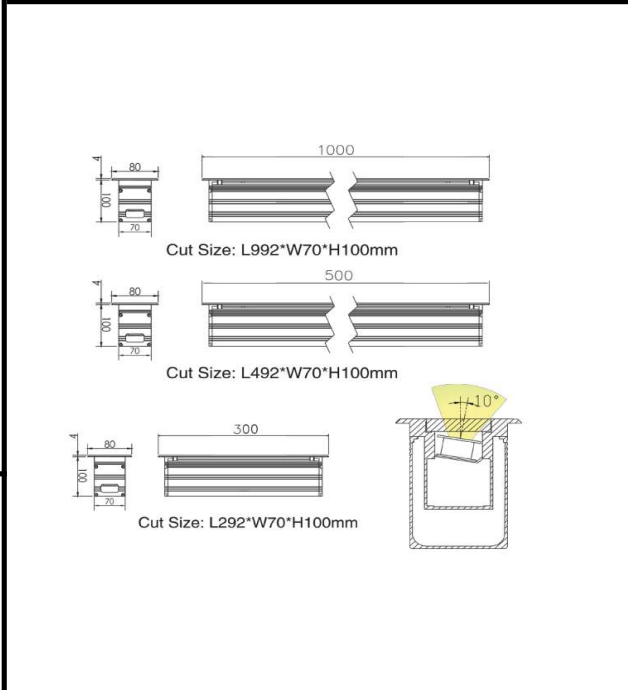

Sovitron Interior Pvt.Ltd.

Model Name	UNITY-2306 / DL-OSL-2306A-24
Description	linear Inground light

Technical description	Image
-----------------------	-------

Dimension	L=1000mm Cutout W=70mm With trim W=80mm H=100mm
Frame	Aluminum
Color Tempertaure	3000K
Power	28W
Total Luminous Flux	1820 lm
Efficacy	65 lm/W
IP rating	67
Color Rendering	≥80
Mounting	Buried
Beam angle	5, 12.5, 20, 30, 45, 60, 15X30, 10X60 Degree
Optics	Tempered glass
Dimming	NON-Dimmable
Operating Voltage	220-240 VAC
Standard Lifetime	L70 minimum at 50,000 burning hours

Remarks:-

Dimension diagram

Address: Plot #7 Saroorpur-Nangla Industrial Area,Ballabgharh-Sohna Road,Faridabad-121005
Email: info@sovitron.com